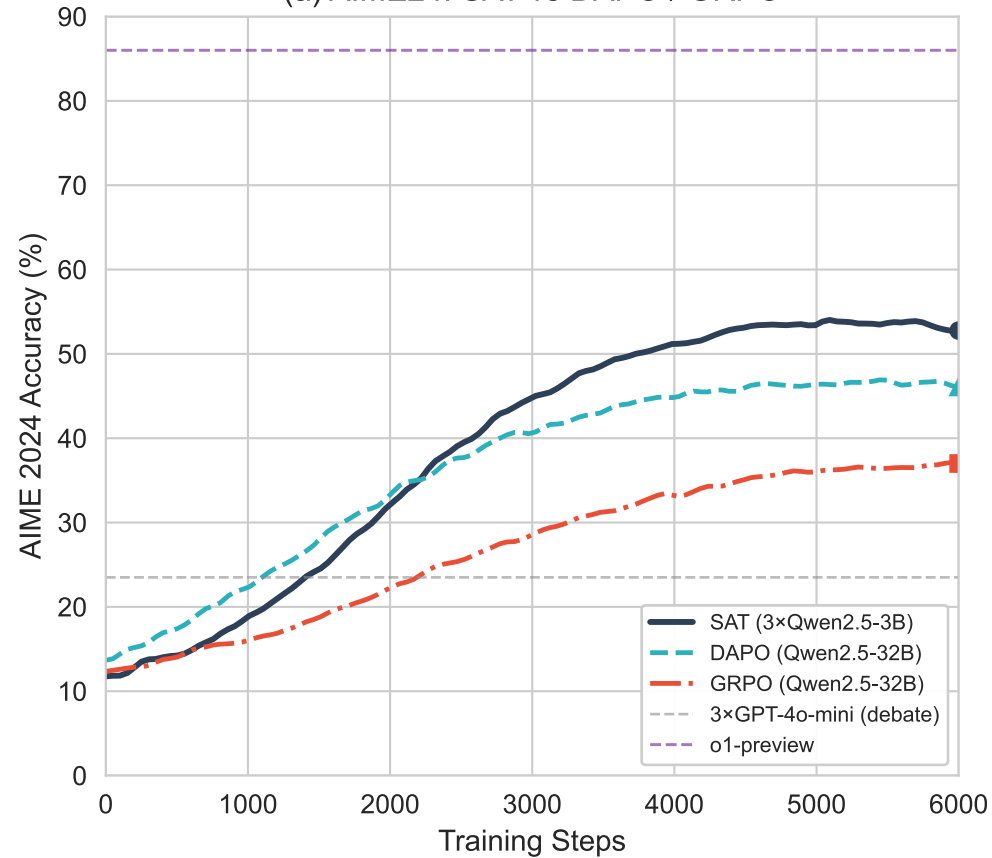

(a) AIME24: SAT vs DAPO / GRPO

(b) ARBench: SAT vs DAPO / GRPO

(c) Trust Region (AIME24 training)