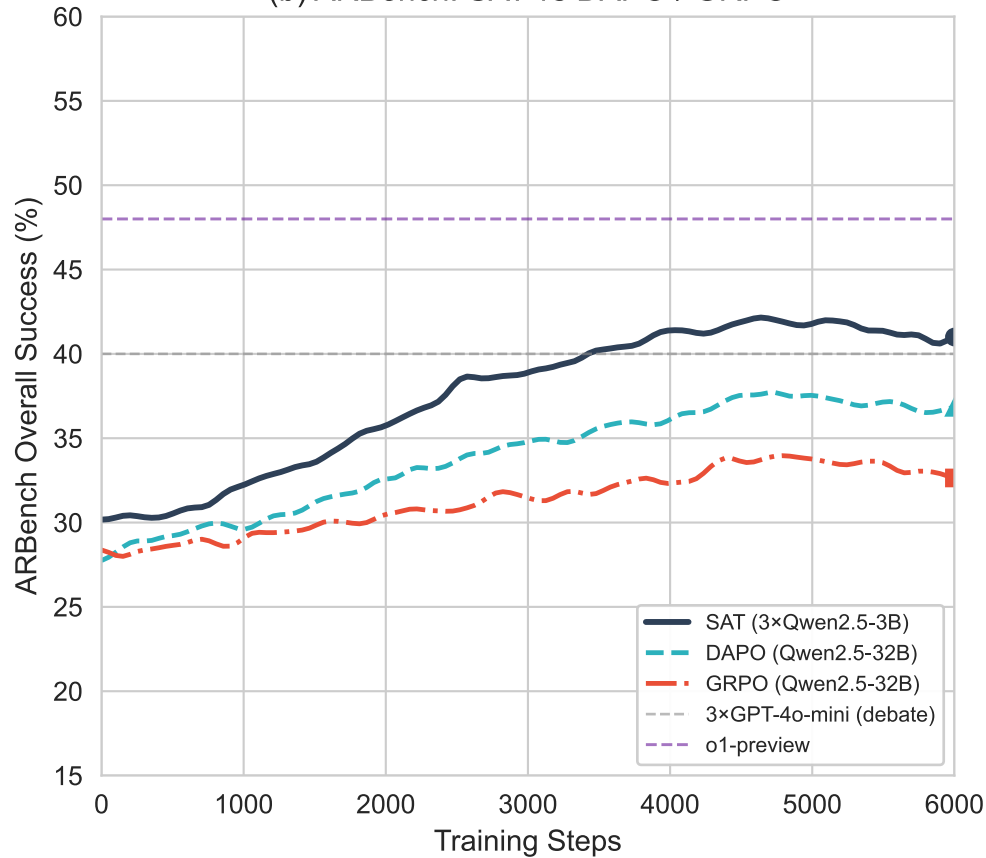

(a) AIME24: SAT vs DAPO / GRPO

(b) ARBench: SAT vs DAPO / GRPO

(c) Trust Region (AIME24 training)